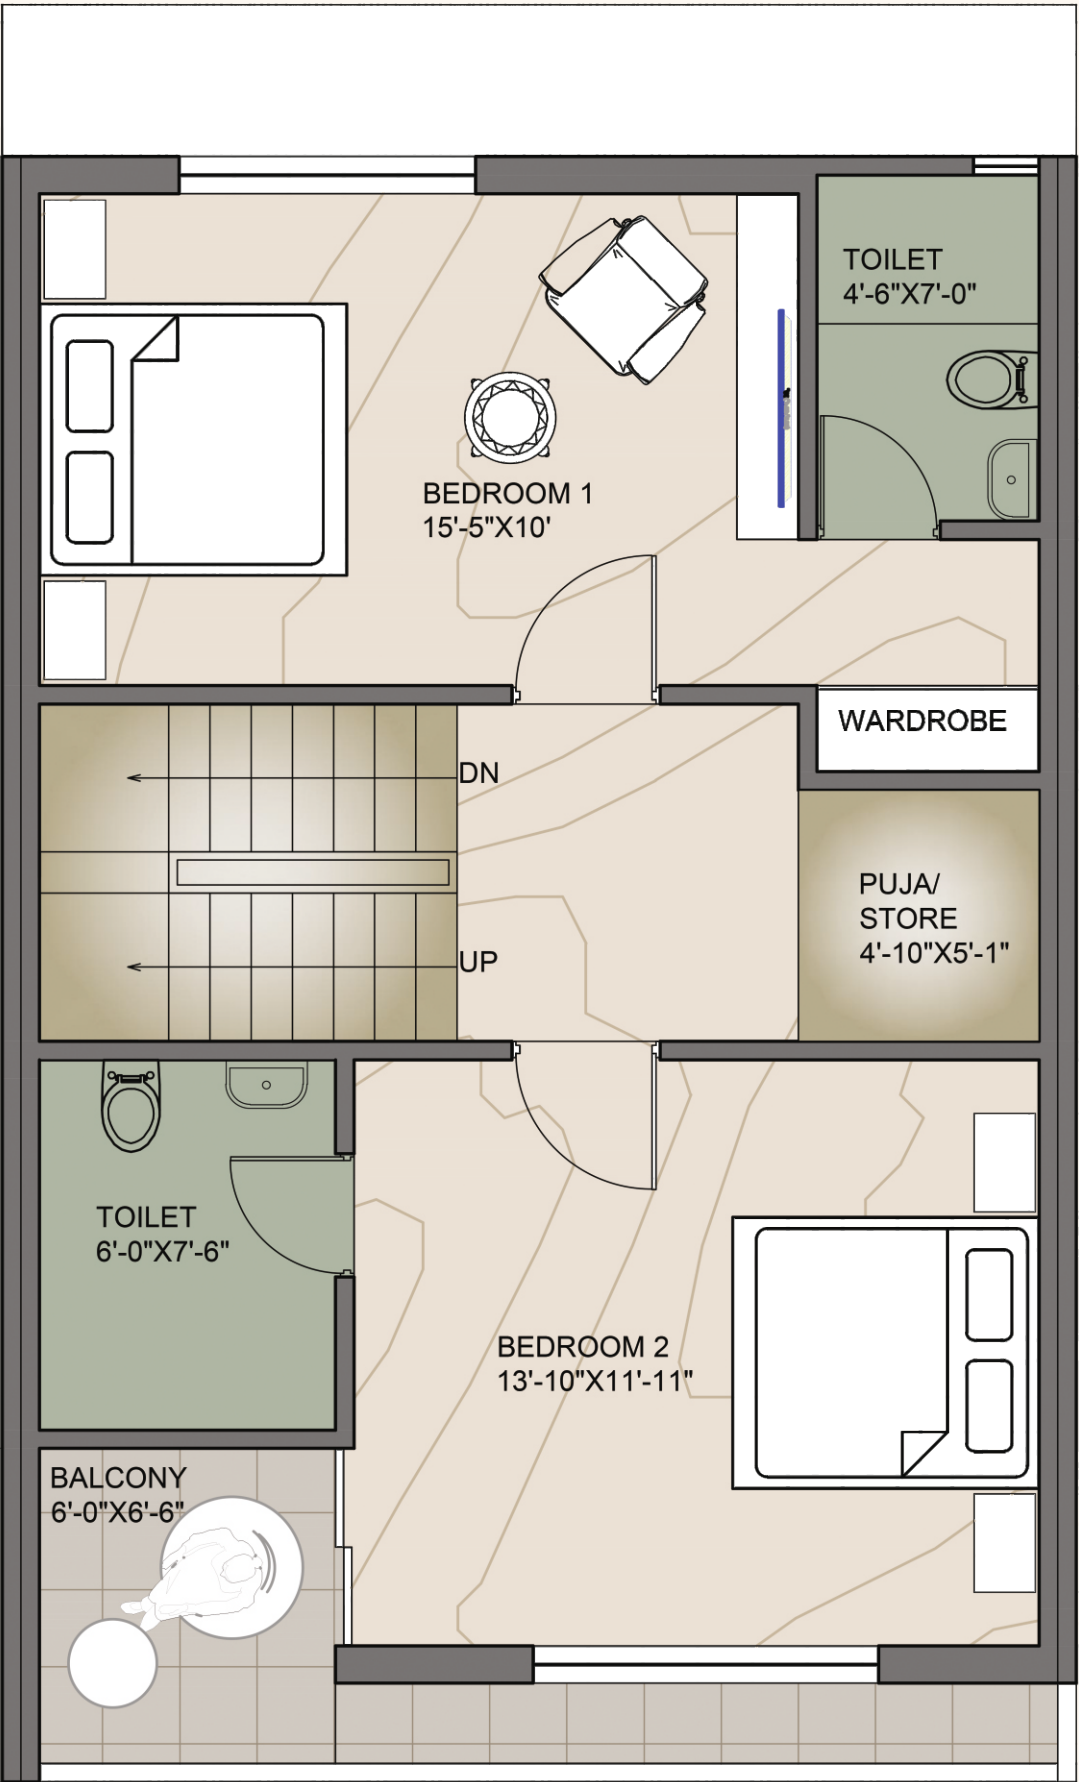

Vennito

V I L L A A

A Legacy of Luxury

નરથાણામાં જ છે ગમશે તો આ જ...

EXPERIENCE
Uncompromised
LUXURY

LAYOUT PLAN

AREA TABLE

UNIT NO.	SQ.YD.
1	92.00
2 to 4	84.00
5	100.99
6	126.93
7 & 8	84.00
9 & 10	92.00
11 & 12	84.00
13	95.89
14	94.55
15 & 16	84.00
17 & 18	92.00
19 & 20	84.00
21	97.31
22	152.85
23	84.00
24	92.00

UNIT NO.	SQ.YD.
24	92.00
25	120.89
26	94.62
27	110.67
28	111.43
29	105.33
30	99.22
31	93.11
32	87.00
33	80.93
34	74.44
35	96.22
36	154.89
37 to 44	84.00
45	154.11
46	113.67

UNIT NO.	SQ.YD.
47 to 54	84.00
55	140.96
56	125.36
57 to 63	84.00
64	129.42
65	124.06
66 to 69	84.00
70	93.78
71	96.04
72 to 74	84.00
75	157.56
76	127.70
77 to 79	84.00
80	96.00
81	92.00
82 & 83	84.00

UNIT NO.	SQ.YD.
84	128.19
85	102.14
86 & 87	84.00
88 & 89	92.00
90 & 91	84.00
92	95.07
93	95.07
94 & 95	84.00
96 & 97	92.00
98 & 99	84.00
100	102.22
101	130.20
102	109.11
103	120.50
104	145.37

3BHK UNIT PLAN

21'0" x 36'0"

GROUND FLOOR

FIRST FLOOR

4BHK UNIT PLAN

23'0" x 36'0"

GROUND FLOOR

FIRST FLOOR

CLUB AMENITIES