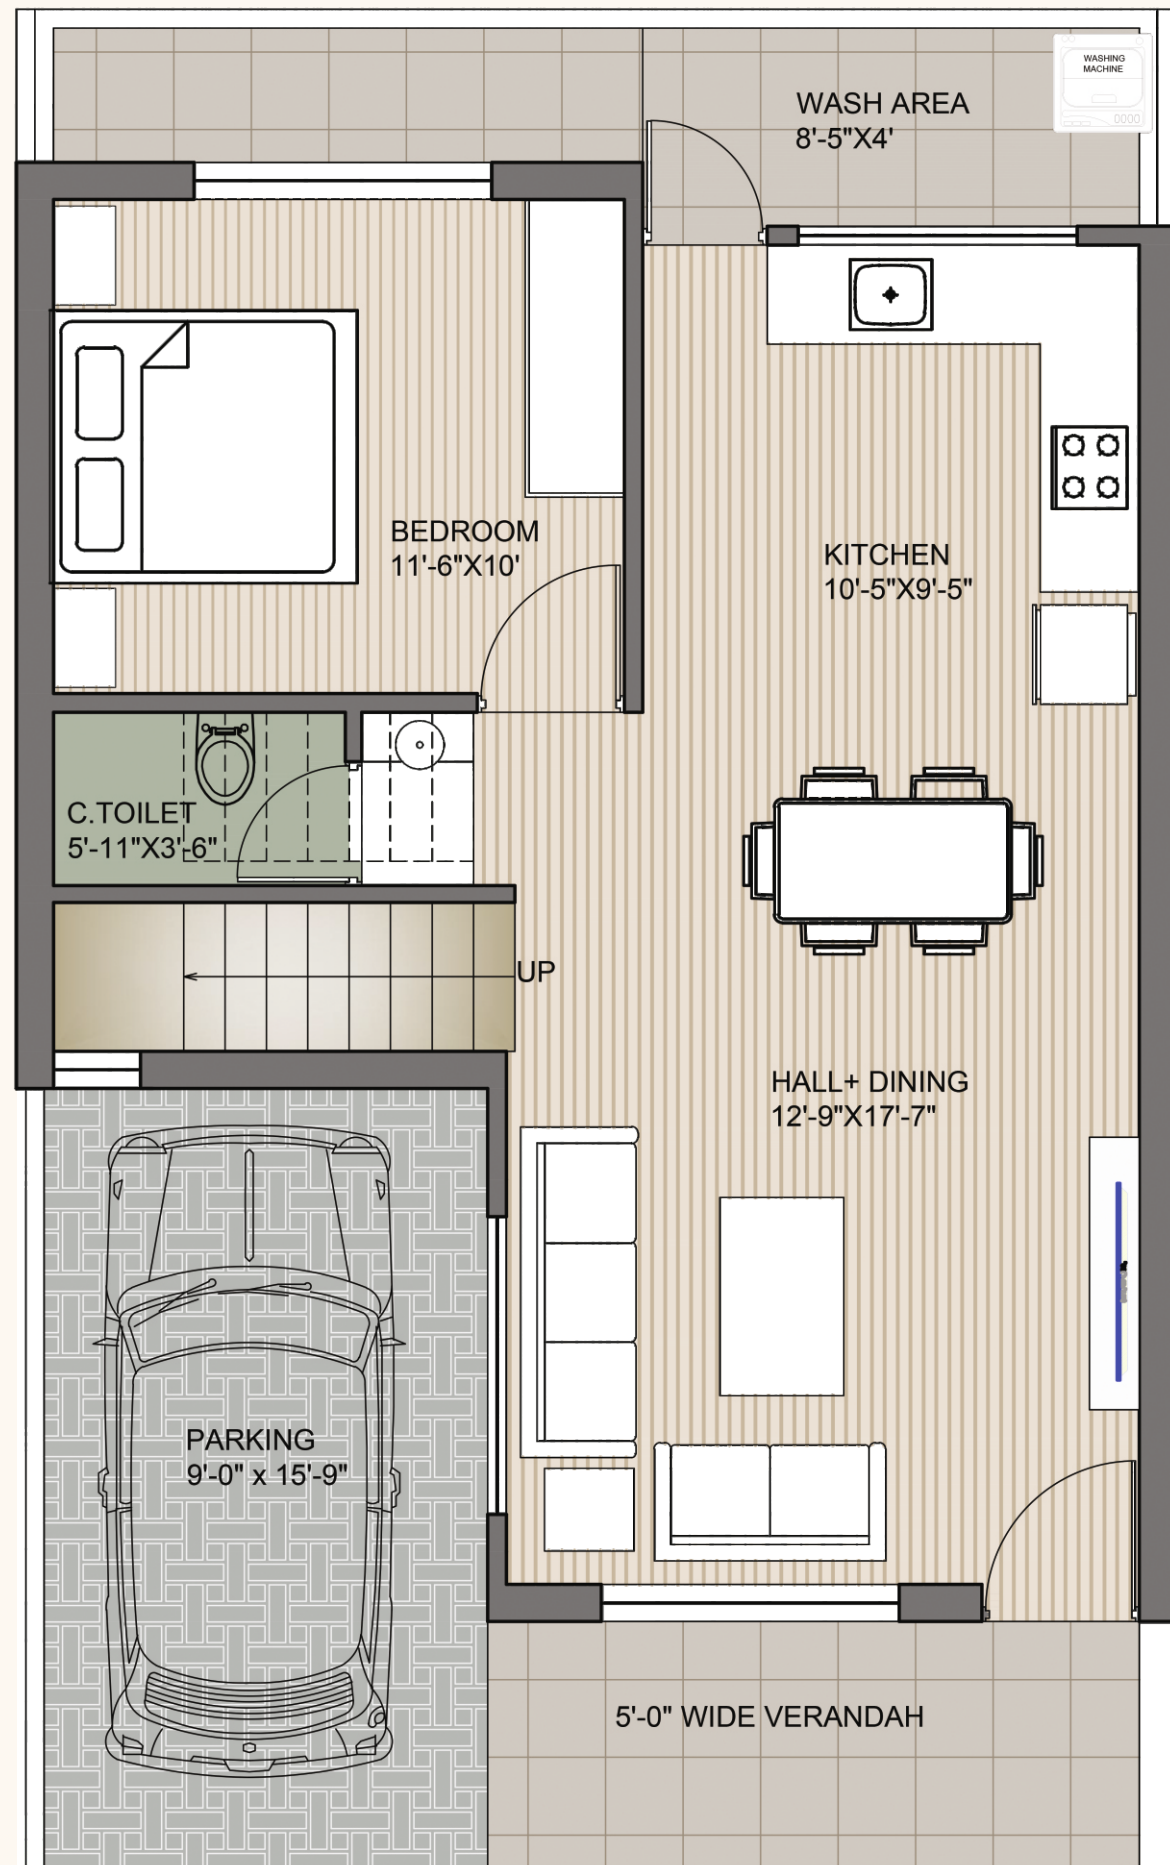

UNIT NO.	SQ.YD.
24	92.00
25	120.89
26	94.62
27	110.67
28	111.43
29	105.33
30	99.22
31	93.11
32	87.00
33	80.93
34	74.44
35	96.22
36	154.89
37 to 44	84.00
45	154.11
46	113.67

UNIT NO.	SQ.YD.
47 to 54	84.00
55	140.96
56	125.36
57 to 63	84.00
64	129.42
65	124.06
66 to 69	84.00
70	93.78
71	96.04
72 to 74	84.00
75	157.56
76	127.70
77 to 79	84.00
80	96.00
81	92.00
82 & 83	84.00

UNIT NO.	SQ.YD.
84	128.19
85	102.14
86 & 87	84.00
88 & 89	92.00
90 & 91	84.00
92	95.07
93	95.07
94 & 95	84.00
96 & 97	92.00
98 & 99	84.00
100	102.22
101	130.20
102	109.11
103	120.50
104	145.37

3BHK UNIT PLAN

21'0" x 36'0"

GROUND FLOOR

FIRST FLOOR

4BHK UNIT PLAN

23'0" x 36'0"

GROUND FLOOR

FIRST FLOOR

CLUB AMENITIES