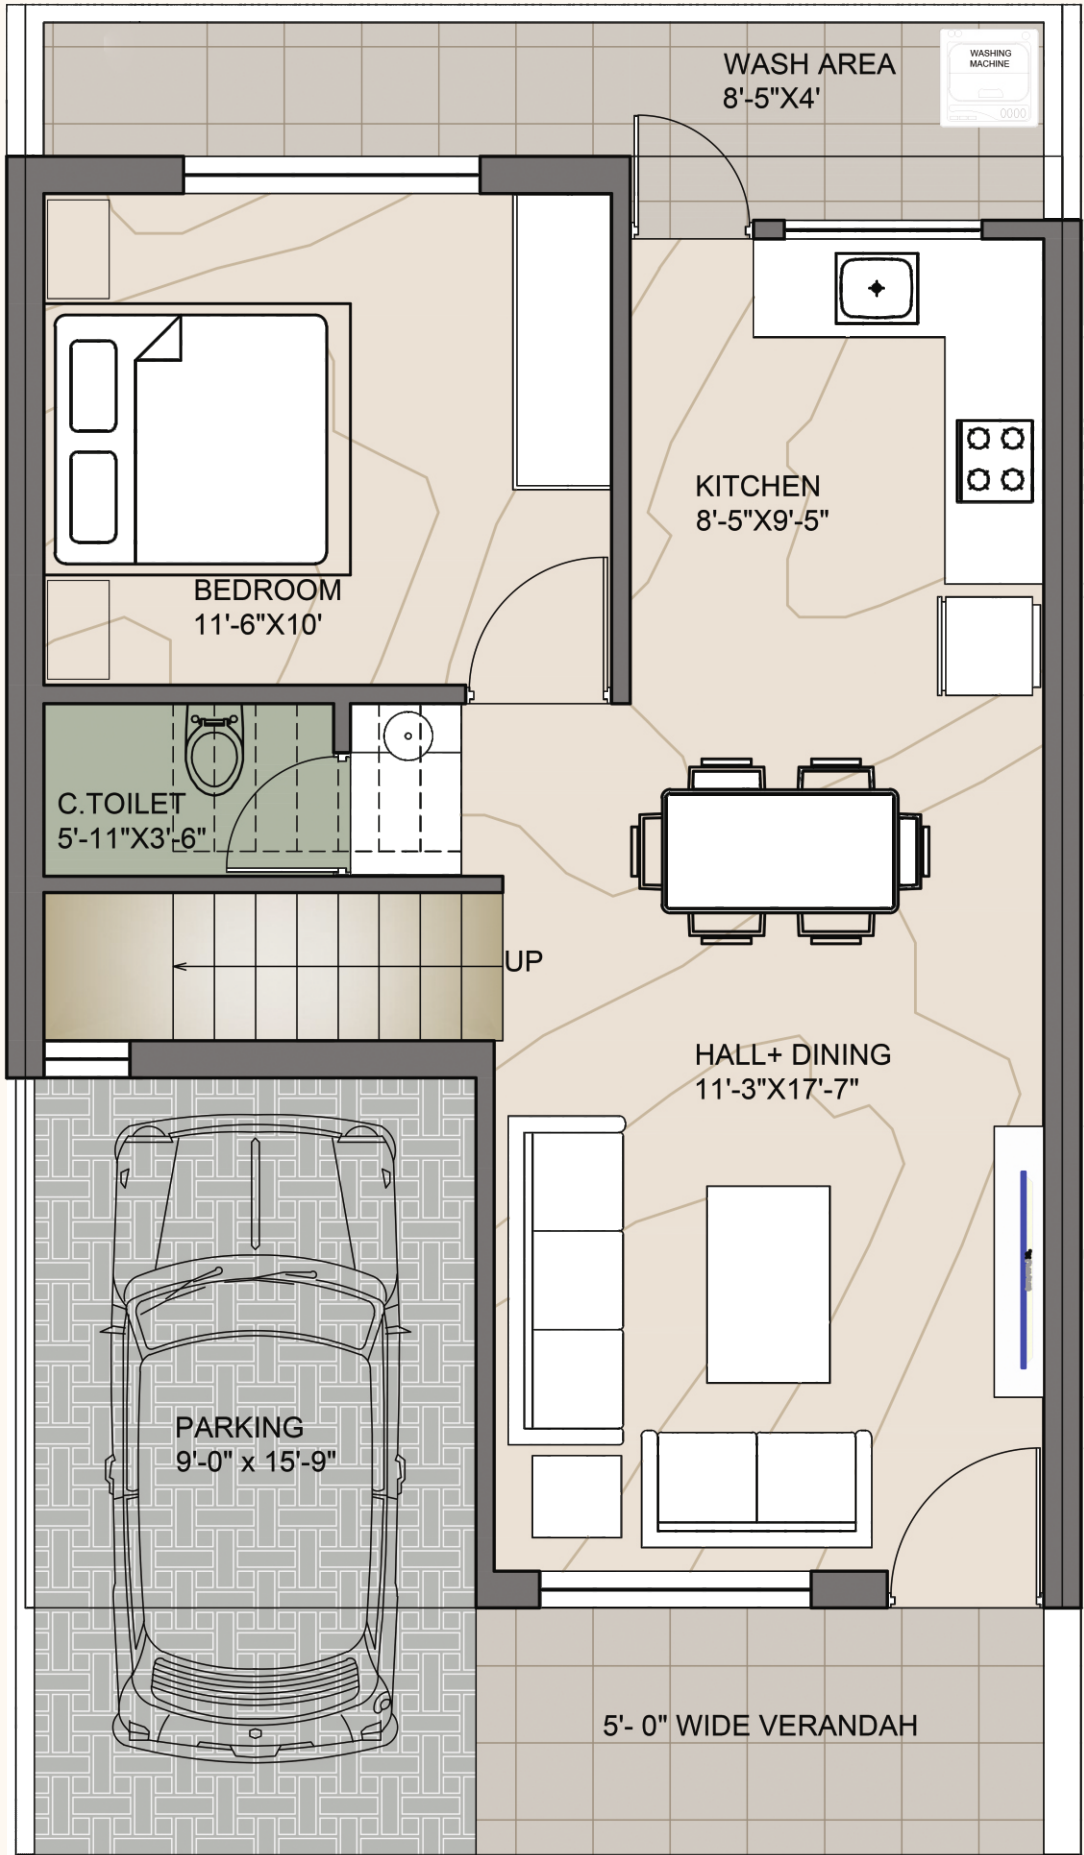

Vennito

V I L L A A

A Legacy of Luxury

નરથાણામાં જ છે ગમશે તો આ જ...

EXPERIENCE
Uncompromised
LUXURY

LAYOUT PLAN

AREA TABLE

UNIT NO.	SQ.YD.
1	92.00
2 to 4	84.00
5	100.99
6	126.93
7 & 8	84.00
9 & 10	92.00
11 & 12	84.00
13	95.89
14	94.55
15 & 16	84.00
17 & 18	92.00
19 & 20	84.00
21	97.31
22	152.85
23	84.00
24	92.00

UNIT NO.	SQ.YD.
24	92.00
25	120.89
26	94.62
27	110.67
28	111.43
29	105.33
30	99.22
31	93.11
32	87.00
33	80.93
34	74.44
35	96.22
36	154.89
37 to 44	84.00
45	154.11
46	113.67

UNIT NO.	SQ.YD.
47 to 54	84.00
55	140.96
56	125.36
57 to 63	84.00
64	129.42
65	124.06
66 to 69	84.00
70	93.78
71	96.04
72 to 74	84.00
75	157.56
76	127.70
77 to 79	84.00
80	96.00
81	92.00
82 & 83	84.00

UNIT NO.	SQ.YD.
84	128.19
85	102.14
86 & 87	84.00
88 & 89	92.00
90 & 91	84.00
92	95.07
93	95.07
94 & 95	84.00
96 & 97	92.00
98 & 99	84.00
100	102.22
101	130.20
102	109.11
103	120.50
104	145.37

3BHK UNIT PLAN

21'0" x 36'0"

GROUND FLOOR

FIRST FLOOR

4BHK UNIT PLAN

23'0" x 36'0"

GROUND FLOOR

FIRST FLOOR

CLUB AMENITIES