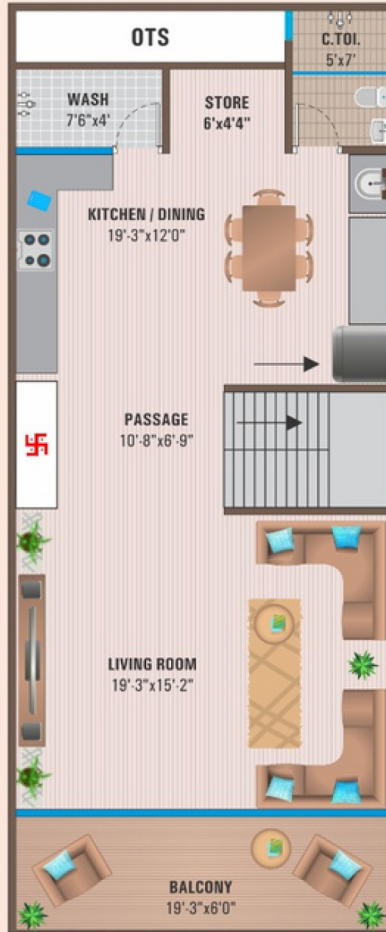

There is Luxury in Simplicity

All Is Just For
11 Happiest Families.

Beautiful
Entrance Gate

Security
Cabin

Drainage
Line

Underground
Cable

Compound
Wall

RCC
Road

Street
Light

Prime
Location

ELEVATE TO MODERN LIVING

Home filled with the warmth that brings the delightful time in the calming lap of nature. Indeed the moments spent here will always be special

LAY-OUT PLAN

N.A. Plan Pass, All Tital Clear.

FLOOR PLAN (20'x48')

Ground Floor

First Floor

Second & Third Floor

THE MARVELOUS HOME'S

With a chance to live & Enjoy your own home
GRUHAM ELITE is for those who emanate class.