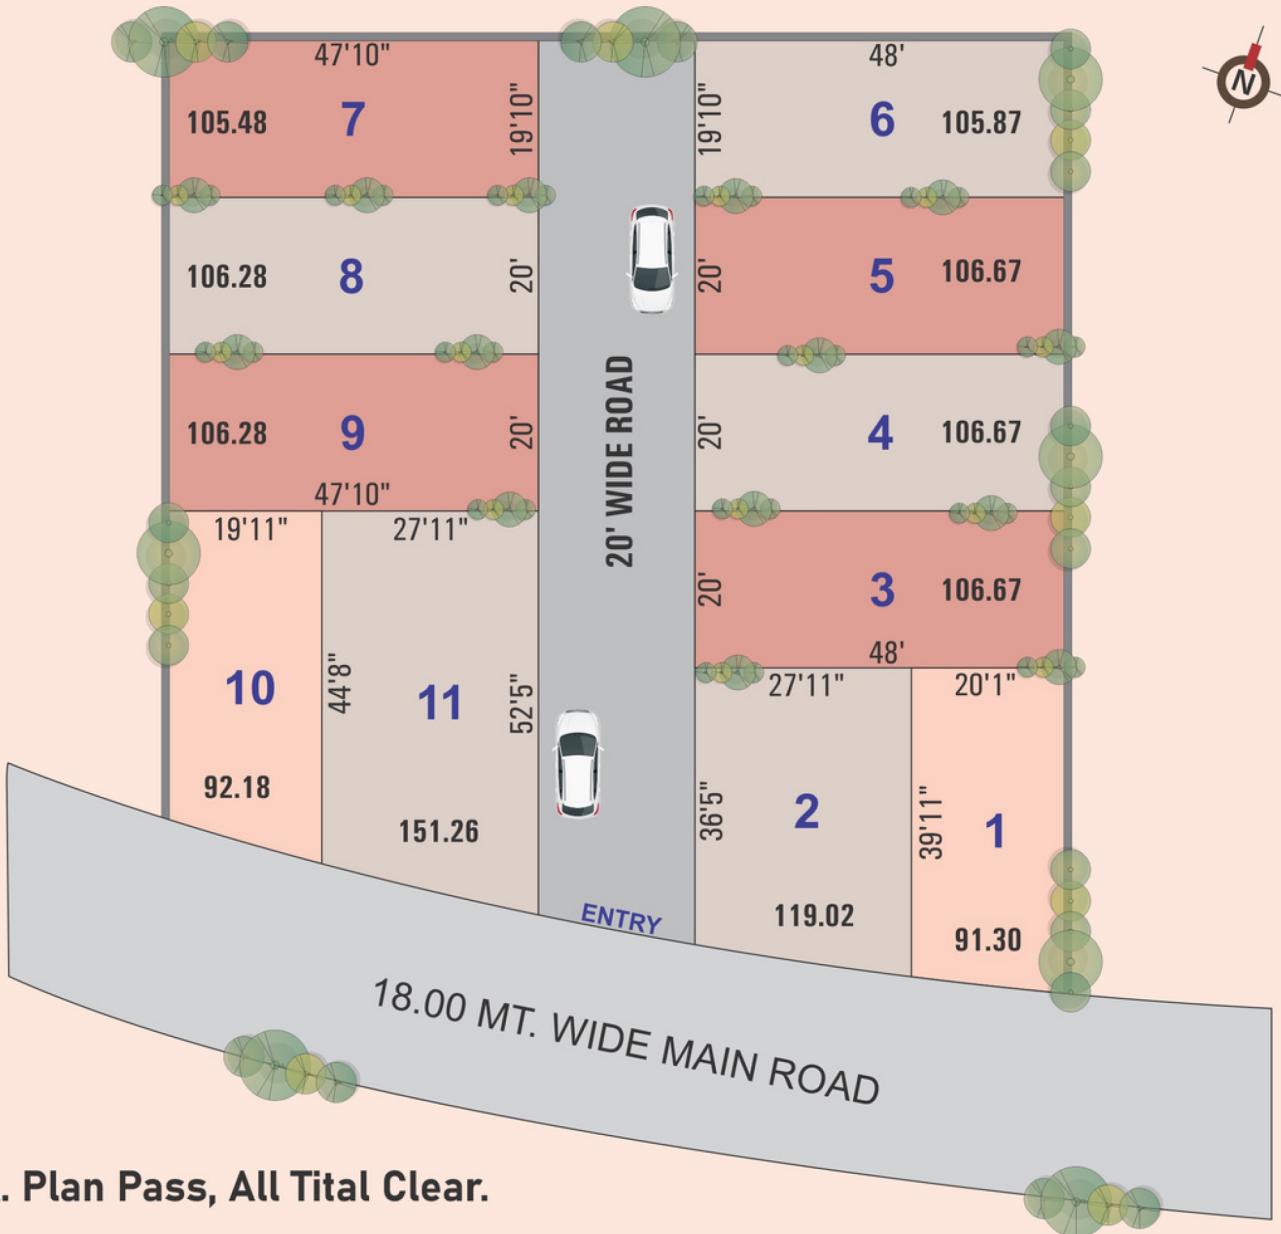

There is Luxury in Simplicity

All Is Just For
11 Happiest Families.

Beautiful
Entrance Gate

Security
Cabin

Drainage
Line

Underground
Cable

Compound
Wall

RCC
Road

Street
Light

Prime
Location

ELEVATE TO MODERN LIVING

Home filled with the warmth that brings the delightful time in the calming lap of nature. Indeed the moments spent here will always be special

LAY-OUT PLAN

N.A. Plan Pass, All Tital Clear.

FLOOR PLAN (20'x48')

Ground Floor

First Floor

Second & Third Floor

THE MARVELOUS HOME'S

With a chance to live & Enjoy your own home
GRUHAM ELITE is for those who emanate class.