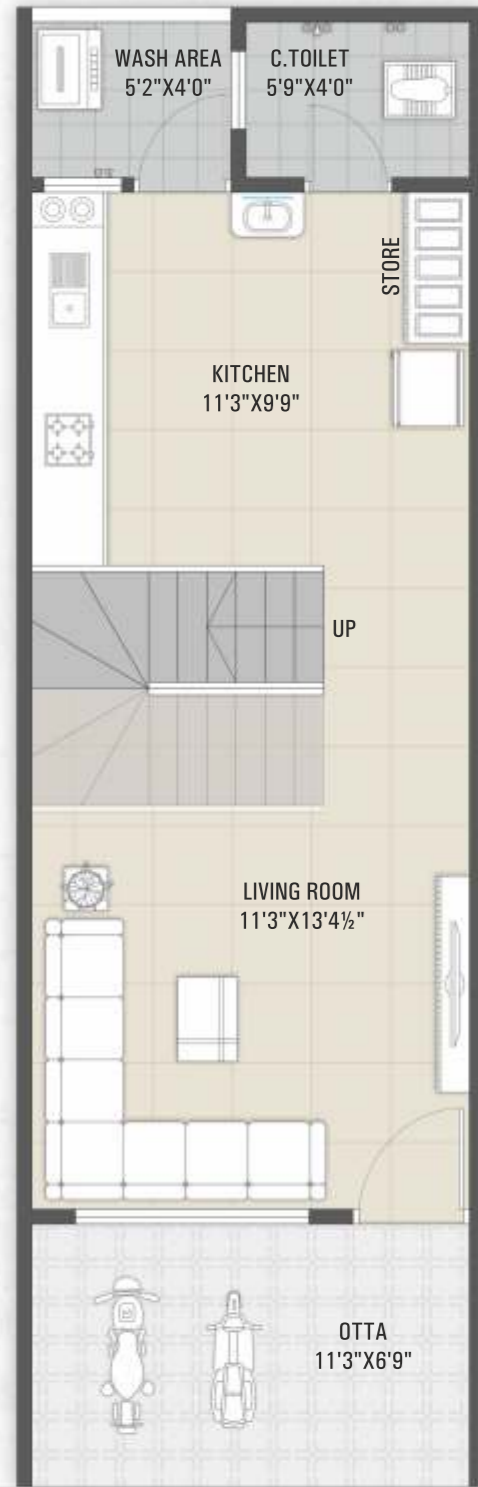

⊙ GROUND Floor Plan ⊙

⊙ FIRST Floor Plan ⊙

25+
Premium Amenities...

⦿ GROUND Floor Plan ⦿

⦿ FIRST Floor Plan ⦿

2 BHK
Unit Floor Plan
 Size : 12' x 38'

⦿ GROUND Floor Plan ⦿

⦿ FIRST Floor Plan ⦿

3 BHK
Unit Floor Plan
 Size : 19' x 40'