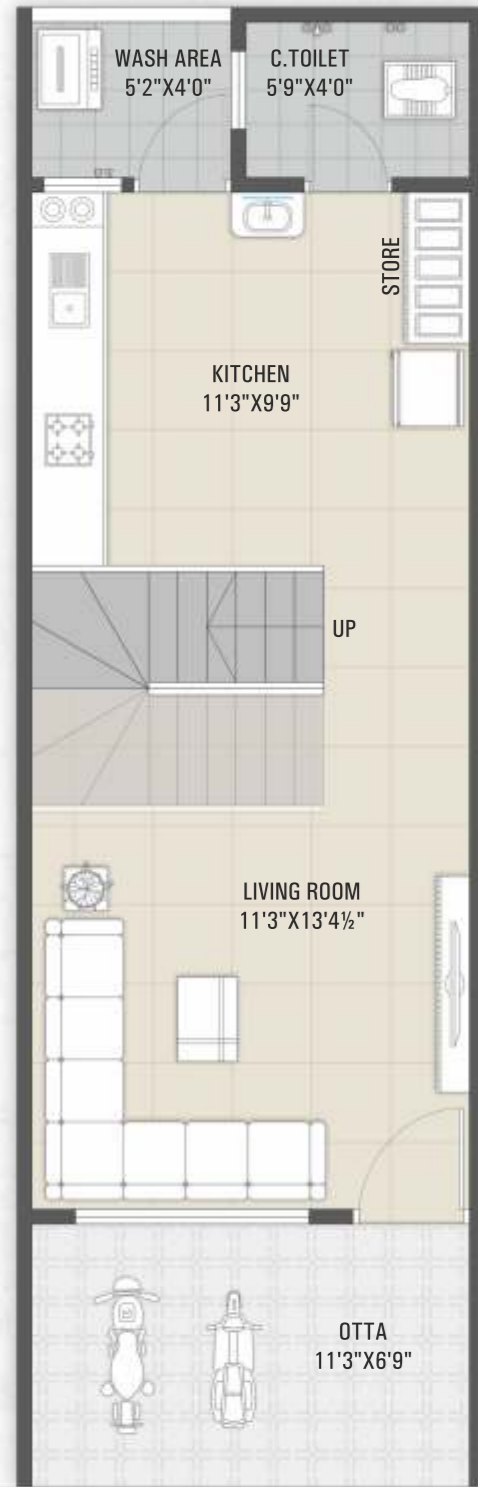

Shubh Angan

2 & 3 BHK MODERN LIVING

Layout Plan

<< TO MASMA

18.00 MT. WIDE EXISTING VILLAGE ROAD

TO ORMA >>

⊙ GROUND Floor Plan ⊙

Club-House Plan

⊙ FIRST Floor Plan ⊙

⊙ SECOND Floor Plan ⊙

25+
Premium Amenities...

⦿ GROUND Floor Plan ⦿

⦿ FIRST Floor Plan ⦿

2 BHK
Unit Floor Plan
 Size : 12' x 38'

⦿ GROUND Floor Plan ⦿

⦿ FIRST Floor Plan ⦿

3 BHK
Unit Floor Plan
 Size : 19' x 40'