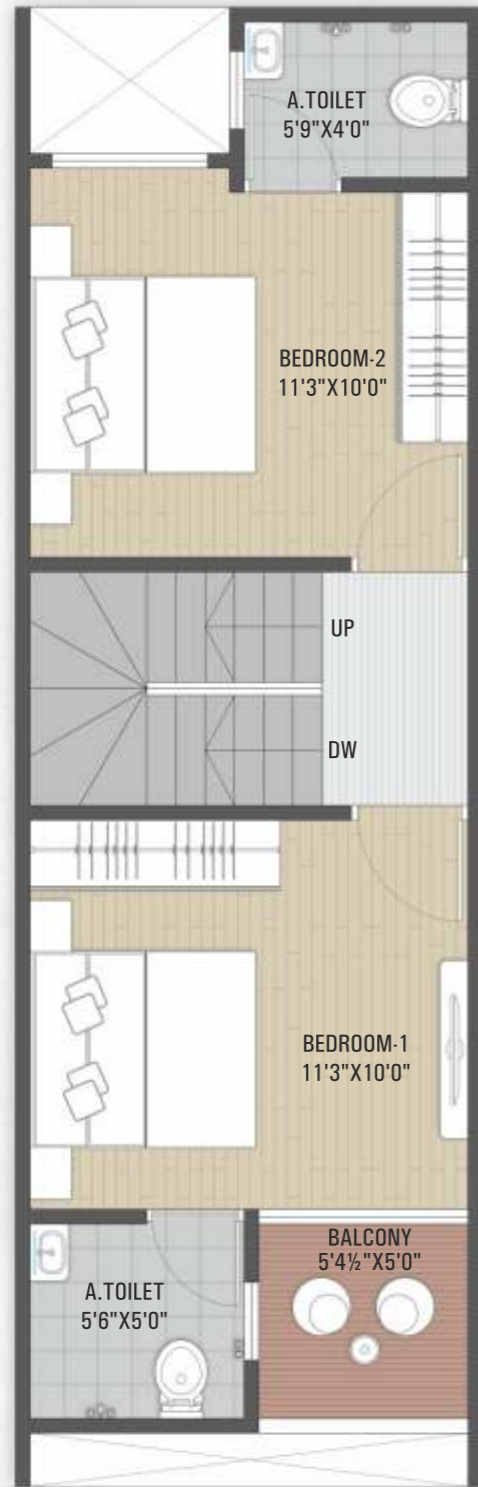

Shubh Angan

2 & 3 BHK MODERN LIVING

Layout Plan

<< TO MASMA

18.00 MT. WIDE EXISTING VILLAGE ROAD

TO ORMA >>

⊙ GROUND Floor Plan ⊙

Club-House Plan

⊙ FIRST Floor Plan ⊙

⊙ SECOND Floor Plan ⊙

25+
Premium Amenities...

⦿ GROUND Floor Plan ⦿

⦿ FIRST Floor Plan ⦿

2 BHK
Unit Floor Plan
 Size : 12' x 38'

⦿ GROUND Floor Plan ⦿

⦿ FIRST Floor Plan ⦿

3 BHK
Unit Floor Plan
 Size : 19' x 40'